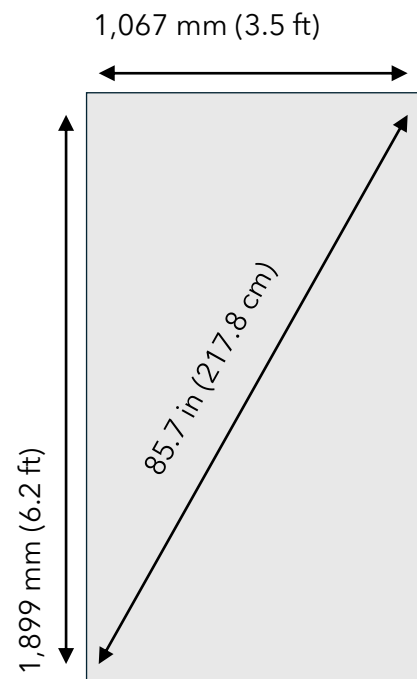

ideal for

Virtual presence

summary

The Communicator will allow a speaker to communicate via a live video presentation their full-body likeness, in real time, to co-workers, suppliers, or customers who have a similar unit at other locations."

aspect ratio

9:16

gross weight

277 kg (610 lbs)

max brightness

500 nits

transparency

75%

dimensions